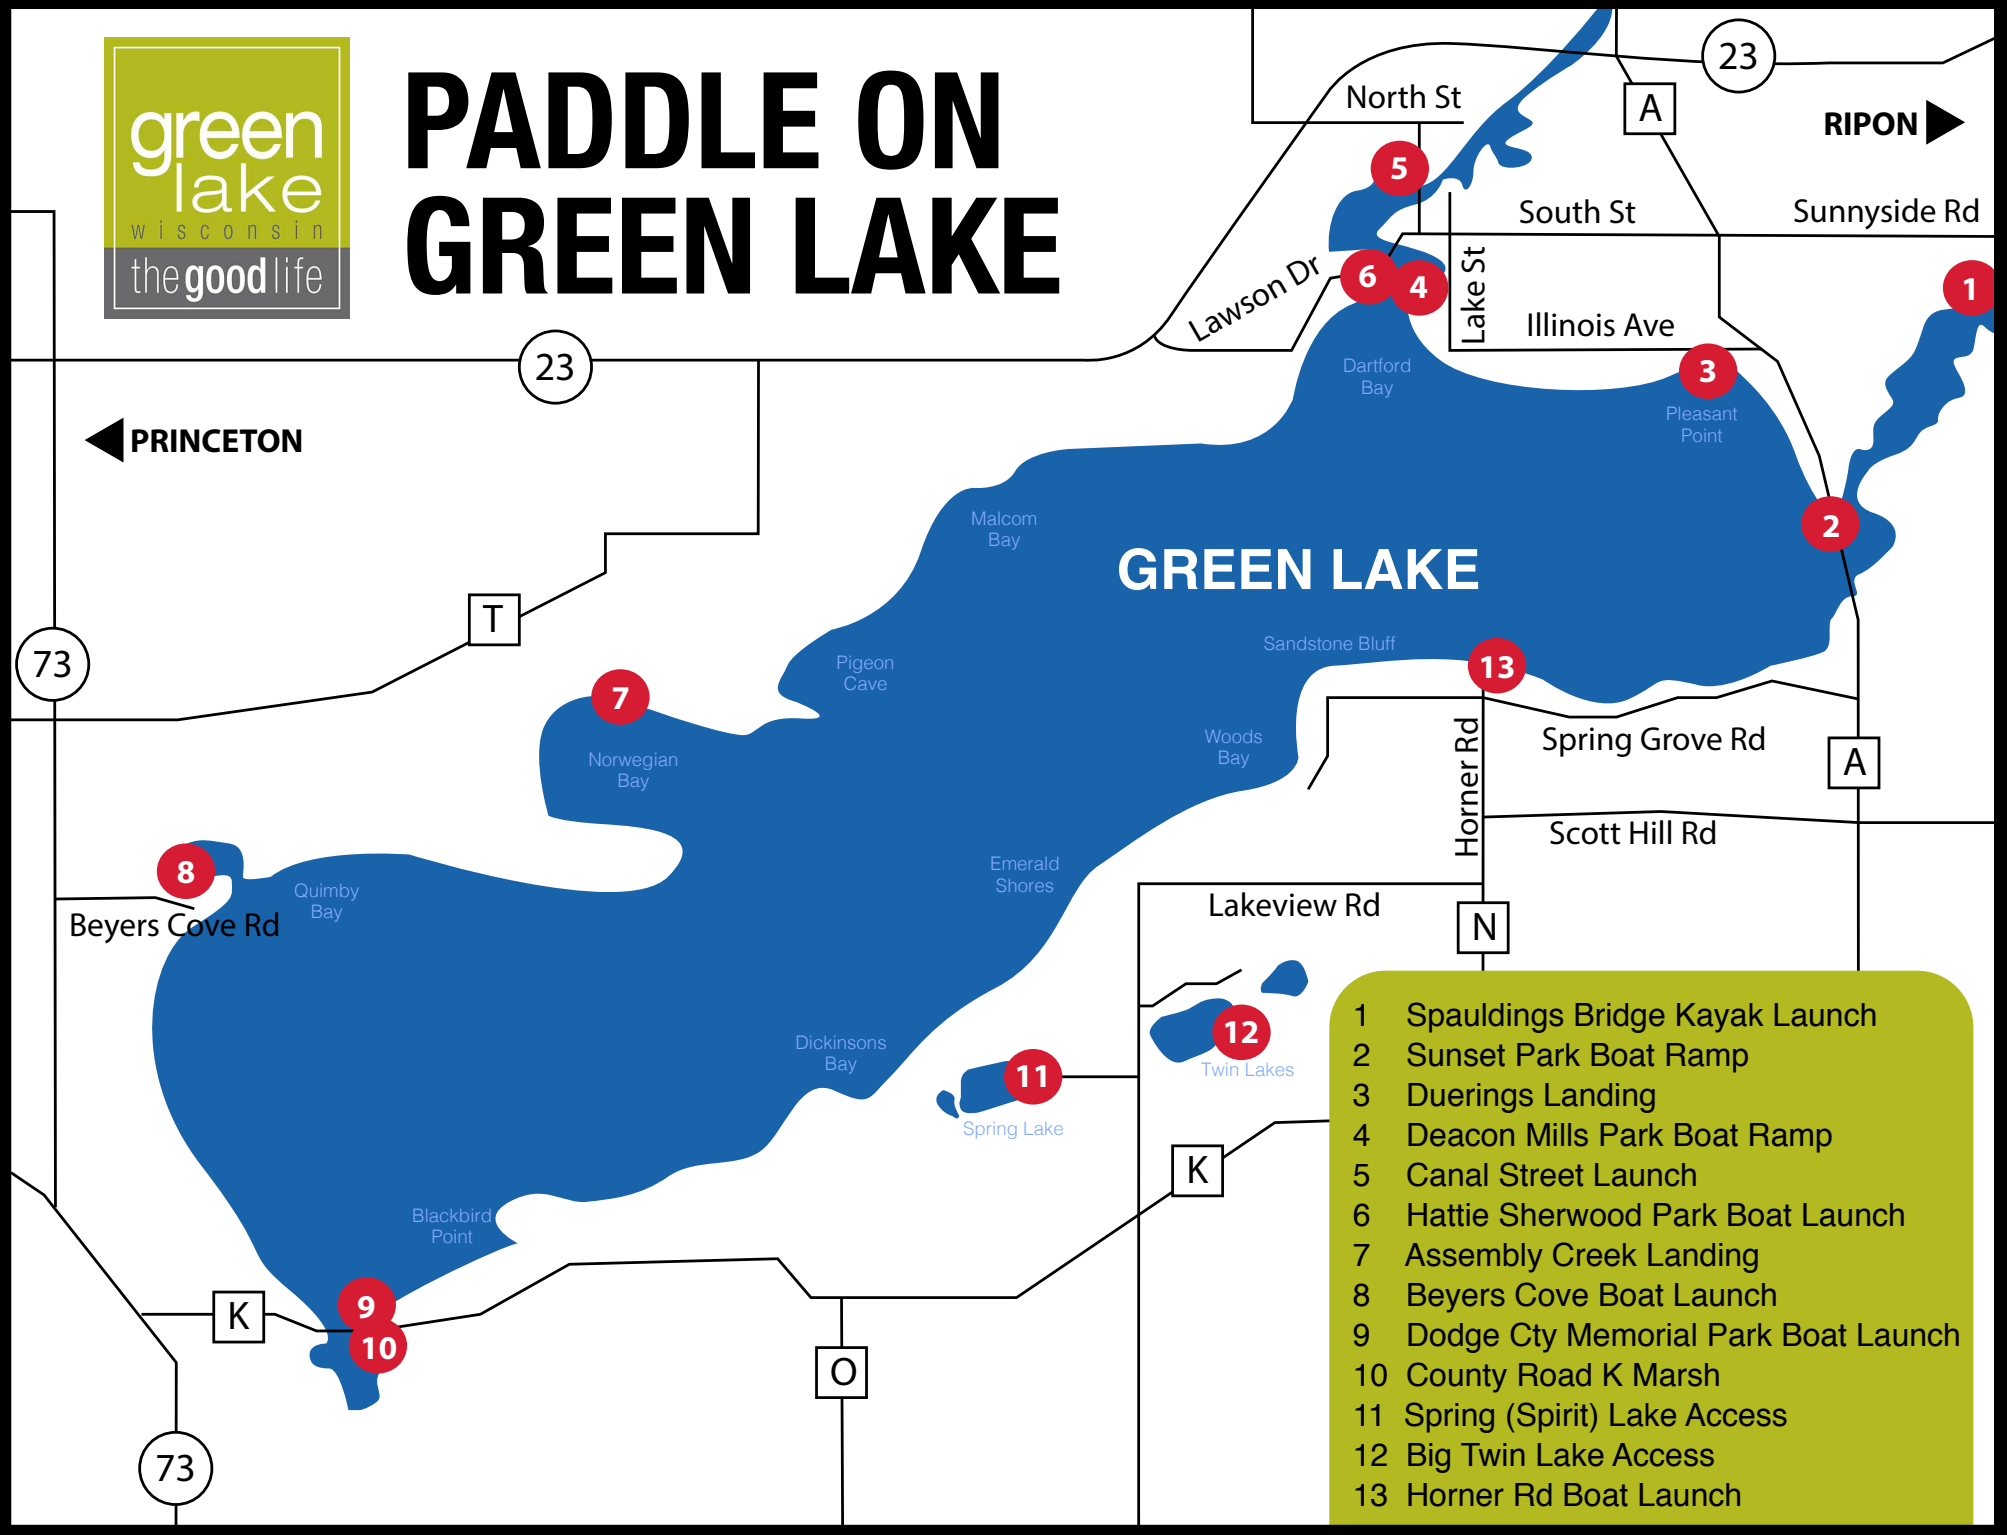

PADDLE ON GREEN LAKE

- 1 Spauldings Bridge Kayak Launch
- 2 Sunset Park Boat Ramp
- 3 Duerings Landing
- 4 Deacon Mills Park Boat Ramp
- 5 Canal Street Launch
- 6 Hattie Sherwood Park Boat Launch
- 7 Assembly Creek Landing
- 8 Beyers Cove Boat Launch
- 9 Dodge Cty Memorial Park Boat Launch
- 10 County Road K Marsh
- 11 Spring (Spirit) Lake Access
- 12 Big Twin Lake Access
- 13 Horner Rd Boat Launch